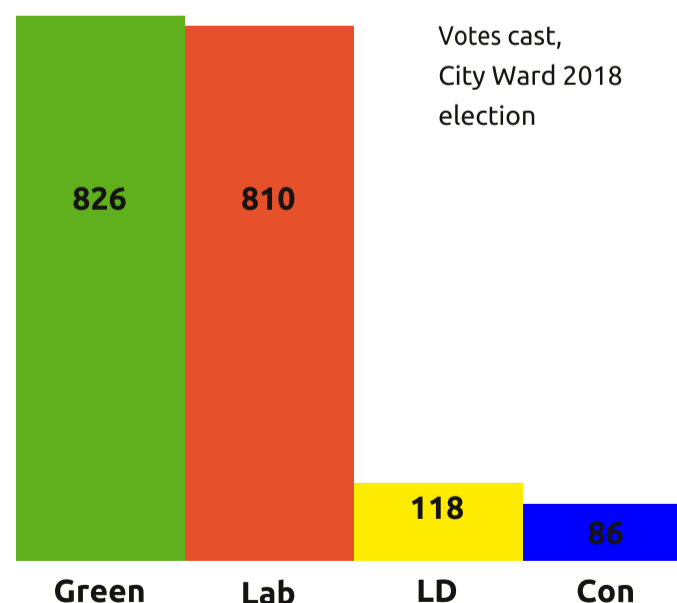

EVERY VOTE COUNTS HERE

City Ward - Sheffield Green Party
Sheffield Green Party

www.sheffieldgreenparty.org.uk
 @sheffieldgreens
sheffieldgreenparty.org.uk/city-ward-blog

February 2019

Promoted by Eamonn Ward on behalf of Sheffield Green Party at 73 Eskdale Rd, Sheffield S6 1SL.
Printed on recycled paper by People for Print, Unit 10, Riverside Park, Sheaf Gardens, Sheffield S2 4BB.