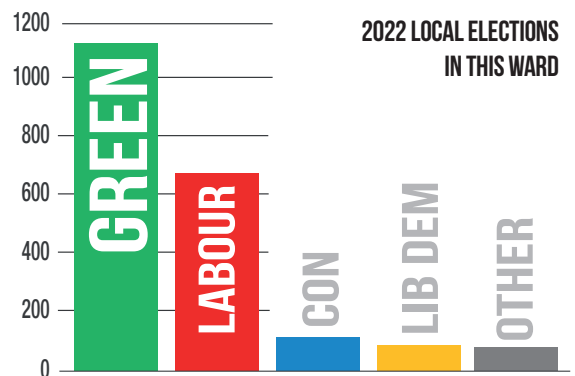

07581 194751

ruth.mersereau@councillor.sheffield.gov.uk

Green Party