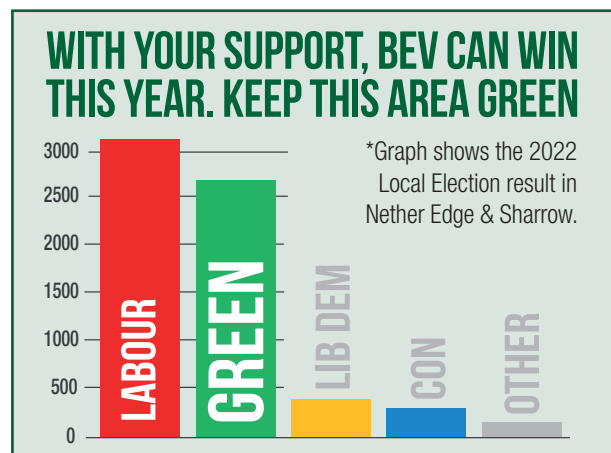

It's important that the face and body of politics represent the communities it's serving.

To vote Green, and to support me to become your councillor for this area, is to choose to support our children and young people, our elderly, the most neglected and marginalised, and a greener, cleaner environment.

On Thursday 4th May, please use your vote to elect me to join Green Councillor Maroof Raouf and represent Nether Edge and Sharrow.

Thank you

Bev Bennett

Bev Bennett

**Green Party candidate for
Nether Edge & Sharrow Ward**

P.S. It could be close between Greens and Labour this year. **We have 2 Green councillors here and your vote could help to keep this area Green.**

Green Party

07724101993

bennettbeverley85@gmail.com

THREE REASONS TO VOTE FOR BEV