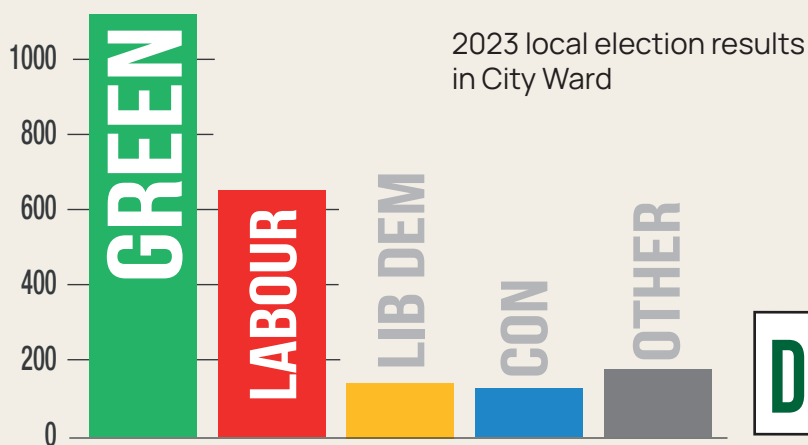

DOUGLAS JOHNSON

DON'T FORGET TO REGISTER TO VOTE

Visit www.gov.uk/register-to-vote or scan the QR code before 16 April