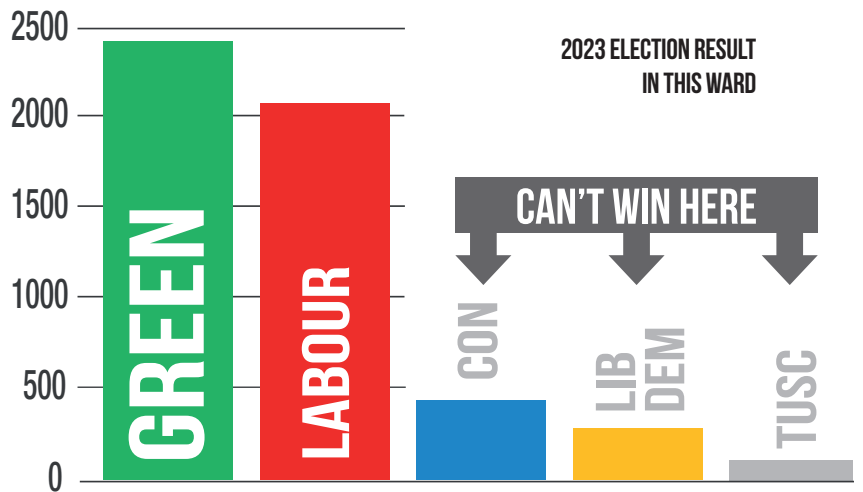

GET IN TOUCH

CHRISTINE GILLIGAN KUBO

☎ 07766 540932

@ CHRISTINE.GILLIGAN@SHEFFIELDGREENPARTY.ORG.UK

Green Party

THE RESULT LAST TIME

Promoted by Eamonn Ward at 73 Eskdale Rd, Sheffield S6 1SL, on behalf of Christine Gilligan Kubo. Printed on paper from sustainable sources by People for Print, Sheaf Gardens, Sheffield, S2 4BB.