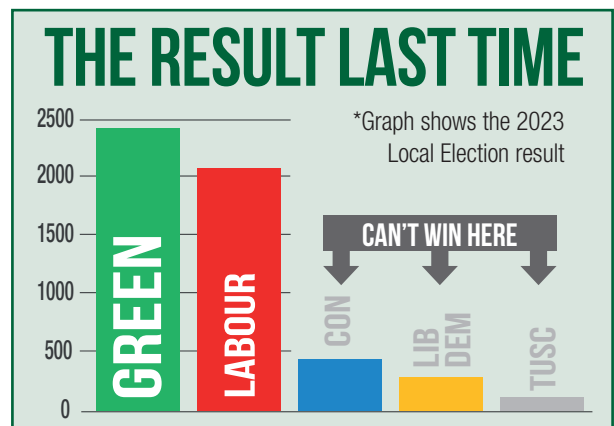

Supporting local communities: We've kept pushing the mayor and bus companies to provide the bus services you need. I know people are struggling to get to work, school, shops and medical appointments. **The 52A returning to Wadsley, Wisewood and Loxley from April 8th is welcome news** but the lack of many evening or Sunday services will still leave many people feeling isolated.

Small actions can make a big difference. Recently we have allocated funding for "Think Before You Park" signs at 4 local schools, litter bins at hot spot locations like Rudyard Road and a retractable bollard at garages on Park View Road to prevent fly tipping.

Acting on the Climate Emergency: Green councillors are pushing for urgent action. **Creating green jobs to properly insulate homes and reduce heating bills benefits us all.** Clean air and safe streets create a better environment for our children.

I remain committed to working hard for Hillsborough and will always put the interests of local people and communities first. **Please use your vote to re-elect me on May 2nd.**

Yours sincerely,

Christine Gilligan Kubo
Green Party candidate for Hillsborough council ward

PS - This election is about local issues and it's between Labour and Greens here. Greens offer a proven alternative to Labour, working hard for you all year and reporting back in regular newsletters.