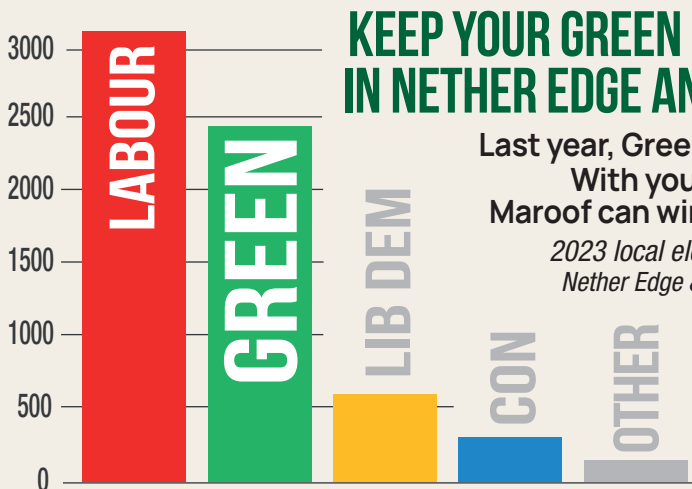

## GREENS...

**WORK HARD FOR YOU**

**KEEP YOU INFORMED**

**CAN WIN HERE**

## KEEP YOUR GREEN COUNCILLOR IN NETHER EDGE AND SHARROW

Last year, Greens came second. With your support, Maroof can win here this time.

*2023 local election results in Nether Edge & Sharrow Ward*