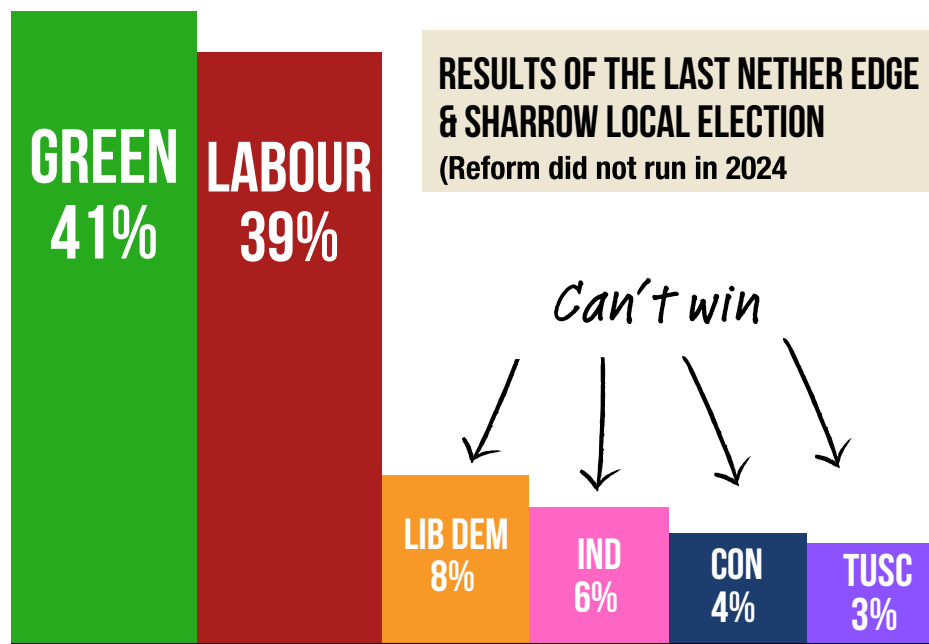

ONLY LYNSEY OR LABOUR CAN WIN HERE

YOUR CHOICE ON 7th MAY:

	Just more Labour	OR		Lynsey Angell
	Told how to vote by national party			Independent-minded activist
	Complicit in the genocide in Gaza			Acts for local interests
	Not standing up for people locally			Works hard in NE&S alongside Cllr Maroof

Lynsey Angell